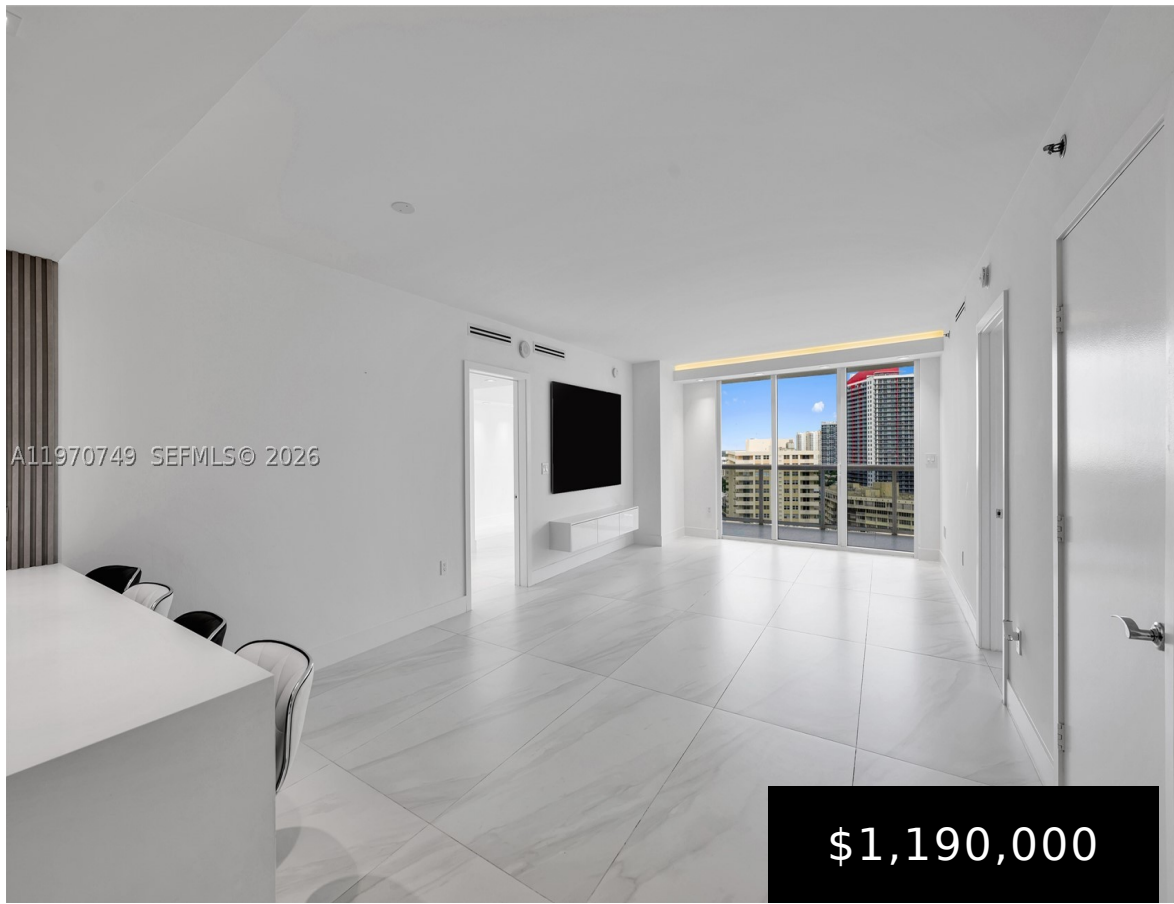

1808, 1850, OCEAN DR, HALLANDALE BEACH, FL, 33009

<https://beachclubhallandale.org>

THE BEACH CLUB CONDO UNIT 1808 PER CDO CIN# 104885375 Fully remodeled 2-bedroom + den, 3-bathroom residence at prestigious Beach Club I, offering a true turnkey luxury experience. This exceptional home features elegant ceramic flooring, a brand-new contemporary kitchen with custom cabinetry and premium quartz countertops, beautifully renovated bathrooms with modern finishes, and custom-built closets [...]

Type: Condominium

Bedrooms: 3 beds

Floors: 44 floors

Year built: 2005

Subdivision Name: BEACH CLUB ONE

Building Details

Architectural Style: HighRise

Covered Spaces: 2