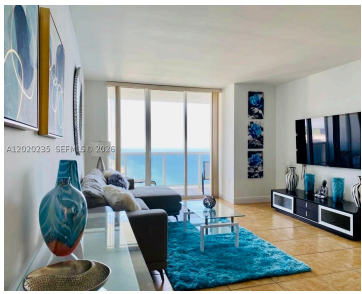

FL, HALLANDALE BEACH

<https://beachclubhallandale.org>

BEACH CLUB TWO CONDO UNIT 4810 PER CDO CIN# 106268982 Beautiful fully furnished 2/2 apartment with breathtaking panoramic ocean and intracoastal views. Beautifully updated with modern lighting, brand-new vanity, TWO TVs, KING SIZE bed in the primary bedroom, and QUEEN SIZE Murphy bed with massage mattress in the den. Two full bathrooms, in-unit washer/dryer, HUGE [...]

Utilities: CableAvailable

Window Features: ImpactGlass

Cooling: CentralAir

Exterior Features: Balcony

Furnished: Furnished

Heating: Central

Interior Features:

BedroomOnMainLevel,LivingDiningRoom,WalkInClosets