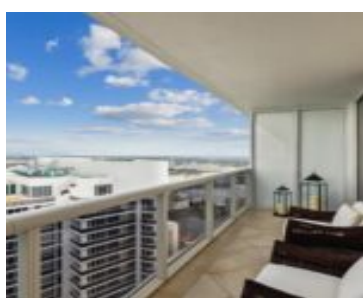

4803, 1830, OCEAN DR, HALLANDALE BEACH, FL, 33009

<https://beachclubhallandale.org>

BEACH CLUB TWO UNIT 4803 This Stunning furnished unit presents breathtaking, unobstructed ocean and Intracoastal views from the 48th floor. With coveted southeast exposures, it features 2 bedrooms, an enclosed den, and 3 full bathrooms. The master suite offers a Jacuzzi, while the unit is adorned with European kitchen cabinets, granite countertops, and marble flooring [...]

Patio & Porch Features: Balcony,Open

Roof: Concrete

Waterfront Features: IntracoastalAccess,OceanAccess,OceanFront

Cooling: CentralAir,Electric

Furnished: Furnished

Interior Features:
BedroomOnMainLevel,FirstFloorEntry,LivingDiningRoom,SplitBedrooms,WalkInClosets,Bar