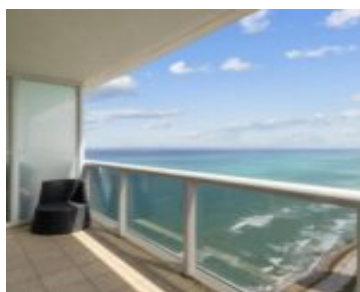

# HALLANDALE BEACH, FL, HALLANDALE BEACH

<https://beachclubhallandale.org>

BEACH CLUB TWO UNIT 4705 This elegantly furnished studio features a queen-sized bed and a sofa bed in the living area. Situated on the 47th floor, Model G offers captivating ocean views with southeast exposure. Throughout the apartment, you'll find exquisite wooden flooring. The European-style kitchen boasts stunning granite countertops. Enjoy resort-like amenities including a [...]