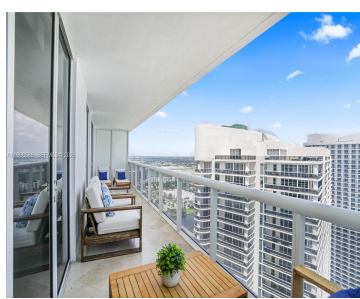

HALLANDALE BEACH, FL, HALLANDALE BEACH

<https://beachclubhallandale.org>

BEACH CLUB TWO CONDO UNIT 4511 PER CDO CIN# 106268982 Soaring 45 stories above Hallandale Beach, this impeccably decorated 2-bedroom + enclosed den, 2-bath residence offers a 264 sq.ft. balcony with panoramic ocean and Intracoastal views. Elegance abounds with marble floors, custom wood doors, built-in closets, and a European-style kitchen with premium appliances and granite [...]