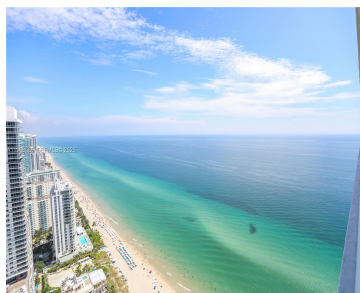

HALLANDALE BEACH, FL, HALLANDALE BEACH

<https://beachclubhallandale.org>

BEACH CLUB TWO CONDO UNIT 4511 PER CDO CIN# 106268982 Soaring 45 stories above Hallandale Beach, this impeccably decorated 2-bedroom + enclosed den, 2-bath residence offers a 264 sq.ft. balcony with panoramic ocean and Intracoastal views. Elegance abounds with marble floors, custom wood doors, built-in closets, and a European-style kitchen with premium appliances and granite [...]