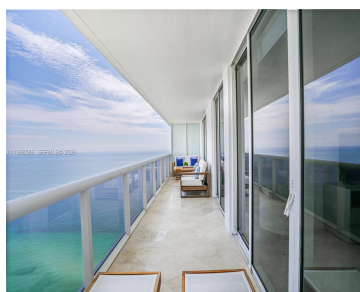

HALLANDALE BEACH, FL, HALLANDALE BEACH

<https://beachclubhallandale.org>

BEACH CLUB TWO CONDO UNIT 4511 PER CDO CIN# 106268982 Soaring 45 stories above Hallandale Beach, this impeccably decorated 2-bedroom + enclosed den, 2-bath residence offers a 264 sq.ft. balcony with panoramic ocean and Intracoastal views. Elegance abounds with marble floors, custom wood doors, built-in closets, and a European-style kitchen with premium appliances and granite [...]