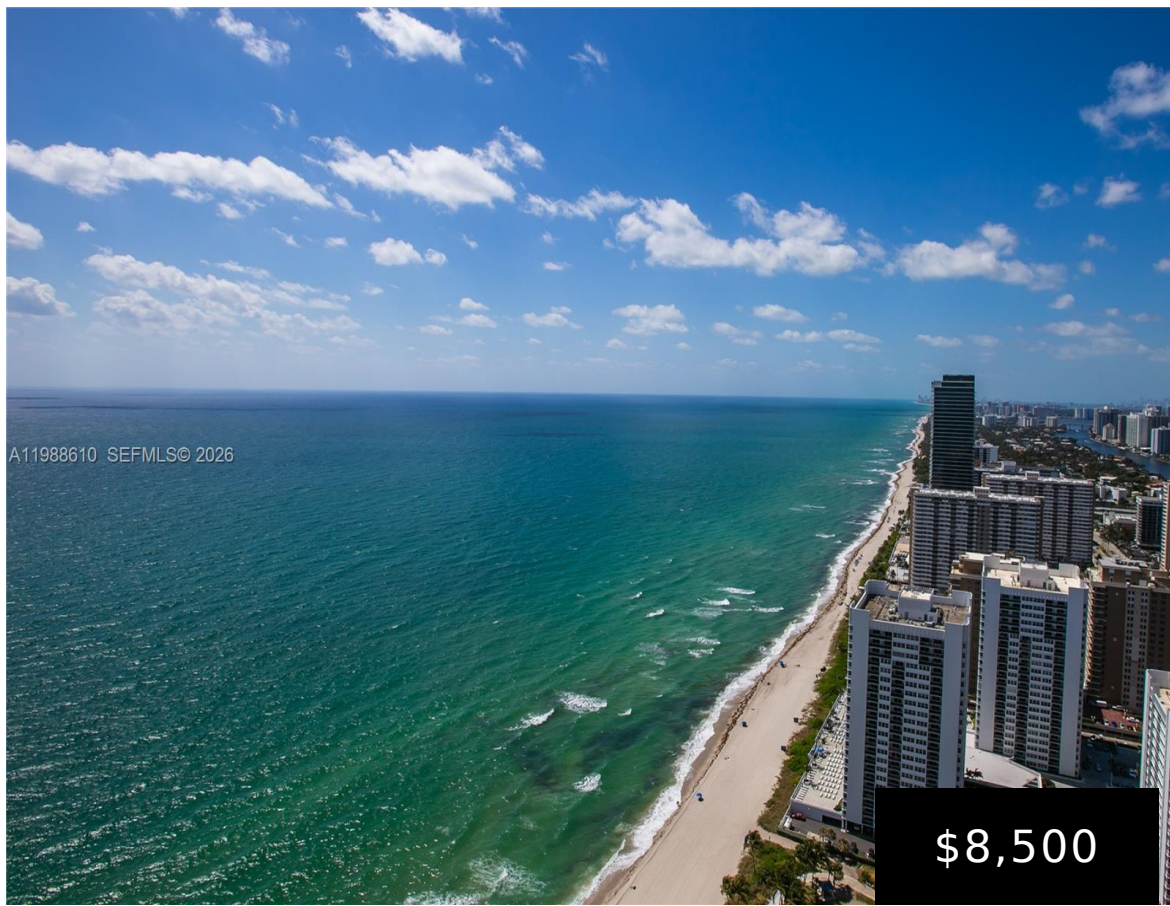

HALLANDALE BEACH, FL, HALLANDALE BEACH

<https://beachclubhallandale.org>

BEACH CLUB TWO CONDO UNIT 4504 PER CDO CIN# 106268982 This impeccably furnished 2-bedroom + den, 3-bathroom residence boasts spectacular southeast-facing views that capture the beauty of both the ocean and the Intracoastal Waterway. The expansive main suite features a spa-like bathroom while the gourmet European-style kitchen is appointed with sleek granite countertops and premium [...]

Area: 1675 sq ft

Year built: 2006

View: Intercoastal,Ocean,Pool

Subdivision Name: BEACH CLUB TWO CONDO

County: Broward

Lease Term: LessThan1Year

Building Details

Water Source: Public