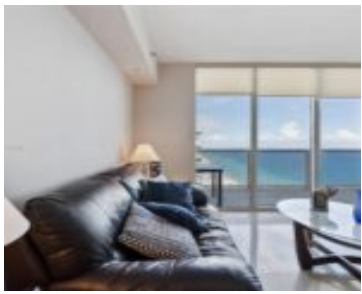

# 4409, 1830, OCEAN DR, HALLANDALE BEACH, FL, 33009

<https://beachclubhallandale.org>

BEACH CLUB TWO UNIT 4409 Experience luxury in this spectacular studio plus den, converted into a one-bedroom, model G with NE exposure. Enjoy breathtaking ocean and Intracoastal views. The European-style kitchen features kitchen-aid appliances. Amenities include a full-time concierge, 24-hour valet and security, three heated pools, a state-of-the-art fitness center, a 5,000 sq. ft. spa, [...]