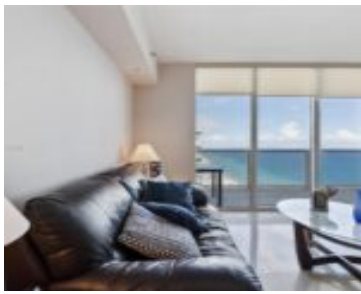

# 4409, 1830, OCEAN DR, HALLANDALE BEACH, FL, 33009

<https://beachclubhallandale.org>

BEACH CLUB TWO UNIT 4409 Experience luxury in this spectacular studio plus den, converted into a one-bedroom, model G with NE exposure. Enjoy breathtaking ocean and Intracoastal views. The European-style kitchen features kitchen-aid appliances. Amenities include a full-time concierge, 24-hour valet and security, three heated pools, a state-of-the-art fitness center, a 5,000 sq. ft. spa, [...]