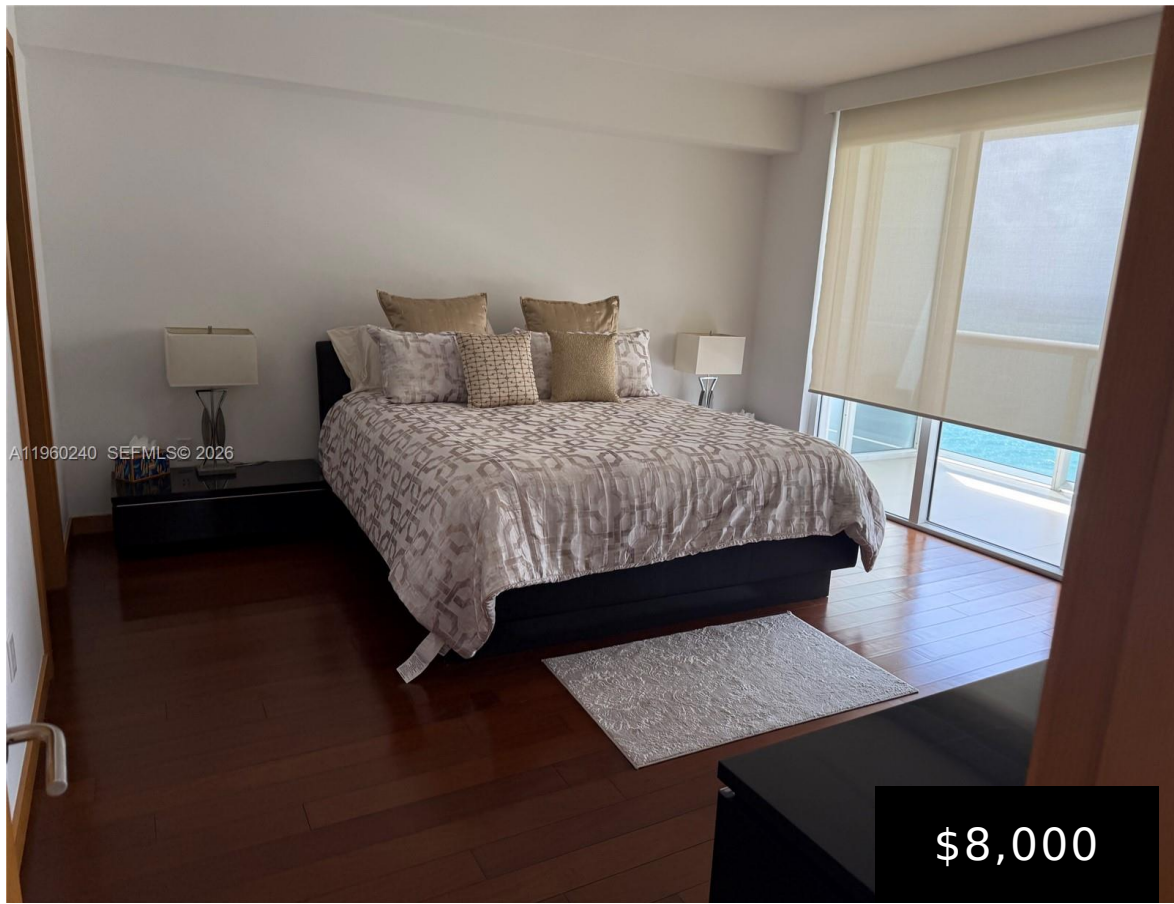

# 4404, 1830, OCEAN DR, HALLANDALE BEACH, FL, 33009

<https://beachclubhallandale.org>

BEACH CLUB TWO UNIT 4404 Ocean Front, bright and spectacular fully furnished unit, two bedrooms + den & 3 baths with marble & wood floors, completely renovated spectacular SE panoramic ocean views from the 44th floor, all the way to downtown Miami & South Beach. Resort-style amenities, full-service spa, 50,000 sq ft fitness center overlook the [...]