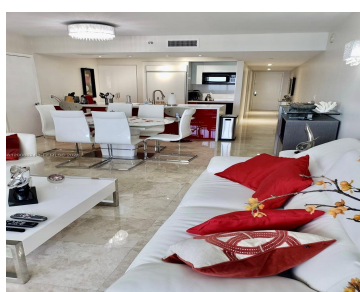

HALLANDALE BEACH, FL, HALLANDALE BEACH

<https://beachclubhallandale.org>

BEACH CLUB TWO UNIT 3910 Amazing NE Ocean Views. Beautifully furnished 2 bedrooms/2baths completely remodeled with marble floors throughout, king bed in master bedroom and two twins in second bedroom. Resort style amenities. Infinite edge pools, full service spa, 50,000 sq. ft. fitness center overlooking the ocean, regular exercise classes, restaurants, pool & beach service, [...]