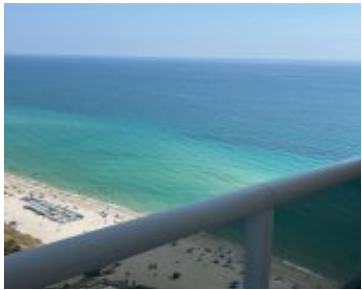

FL, HALLANDALE BEACH

<https://beachclubhallandale.org>

BEACH CLUB TWO CONDO UNIT 3208 PER CDO CIN# 106268982 AVAILABLE ONLY MAY AND SEPTEMBER-OCTOBER, 2025! SPECTACULAR OCEAN VIEW!! UNIT HAS NORTHEAST AND NORTHWEST EXPOSURE , BEAUTIFUL SUNRISE AND SUNSETS. AMAZING WRAPAROUND BALCONY WITH OCEAN VIEWS FROM BOTH BEDROOMS!! GORGEOUS MARBLE FLOORS WITH UPDATED KITCHEN. SEASONAL ONLY , SEE VIRTUAL TOUR. MUST REQUEST APPOINTMENT ON [...]