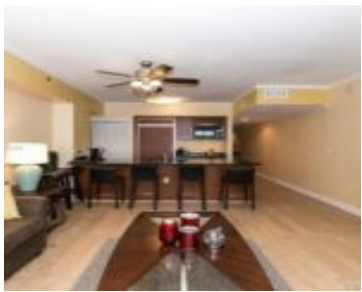

3005, 1830, OCEAN DR, HALLANDALE BEACH, FL, 33009

<https://beachclubhallandale.org>

**\$730,000**

BEACH CLUB TWO CONDO UNIT 3005 PER CDO CIN# 106268982 Breathtaking Ocean & SOUTH East views from this 30th floor Studio + Den apartment. Rarely available Beautiful porcelain floors. Bright unit with lots of natural sunlight. KitchenAid appliances and Euro-style cabinetry, updated washer & dryer, Sliding doors create a cosy bedroom upon entry. Model G [...]