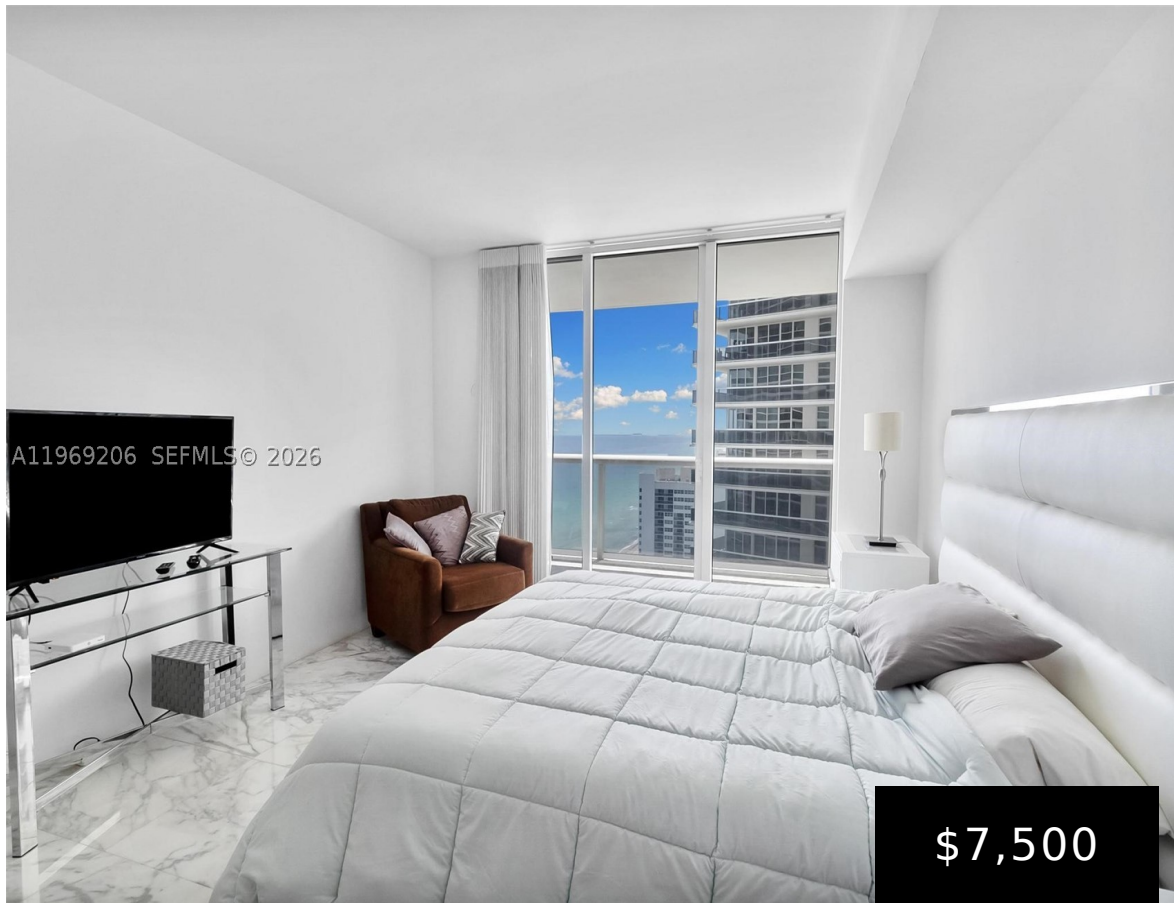

2906, 1830, OCEAN DR, HALLANDALE BEACH, FL, 33009

<https://beachclubhallandale.org>

BEACH CLUB TWO UNIT 2906 This exquisite corner unit boasts captivating South-East Ocean and Intracoastal views. Featuring marble flooring throughout, the master bedroom offers a king bed while the second bedroom includes two twins. Relax in the Jacuzzi located in the master suite. The unit also includes a European-style kitchen with granite countertops, floor-to-ceiling windows [...]