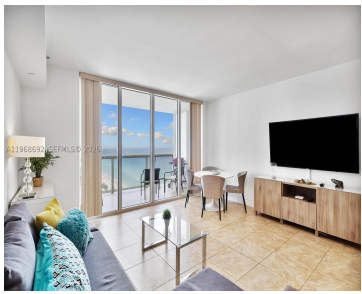

# 2409, 1830, OCEAN DR, HALLANDALE BEACH, FL, 33009

<https://beachclubhallandale.org>

BEACH CLUB TWO UNIT 2409 Stunning Studio with Enclosed Den (Model G) offering breathtaking northeast exposure. The master bedroom has a luxurious king-sized bed, while the living room includes a cozy sleeper sofa for convenience. Enjoy spectacular ocean and city views from your unit and resort-style living. The building features three heated pools, a grand [...]