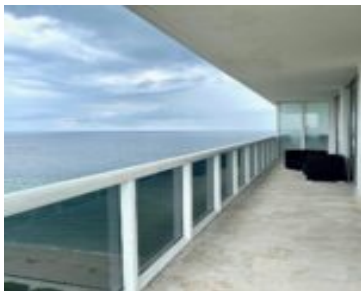

2408, 1830, OCEAN DR, HALLANDALE BEACH, FL, 33009

<https://beachclubhallandale.org>

\$7,500

BEACH CLUB TWO UNIT 2408 Remarkable ocean, city and pool views from this stunning fully furnished 2 Bed 2 Baths corner unit with North-East exposure. Contemporary style. European Style kitchen, top of the line appliances, granite countertops, built-in closets and beautiful marble floor throughout. King size bed in master bedroom and twin beds in second [...]