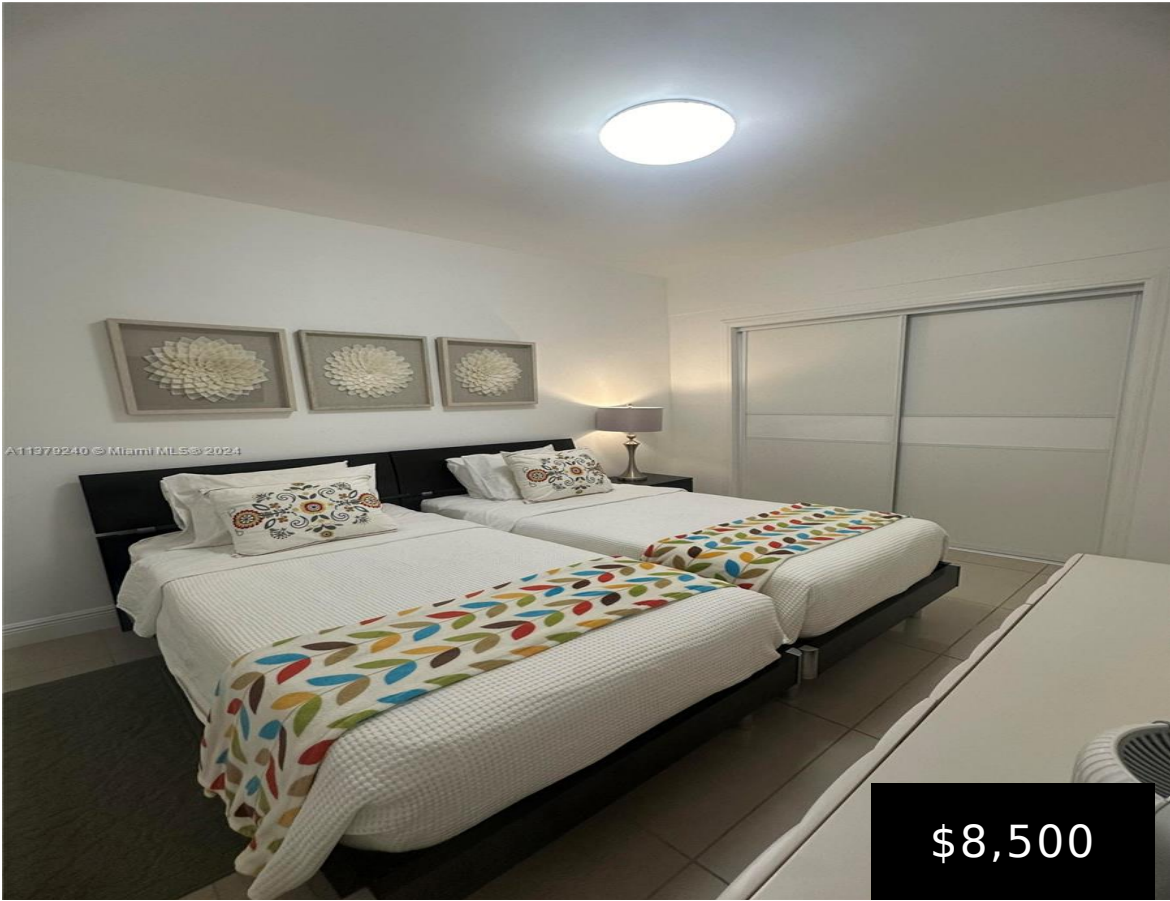

2010, 1830, OCEAN DR, HALLANDALE BEACH, FL, 33009

<https://beachclubhallandale.org>

**\$8,500**

BEACH CLUB TWO CONDO UNIT 2010 PER CDO CIN# 106268982 Beautiful fully furnished 2-bedroom, 2-bath residence at the prestigious Beach Club in Hallandale Beach featuring spectacular ocean and Intracoastal views from a private balcony. Spacious split-bedroom layout with floor-to-ceiling windows, abundant natural light, modern finishes, and in-unit washer/dryer. Enjoy resort-style living with world-class amenities including [...]