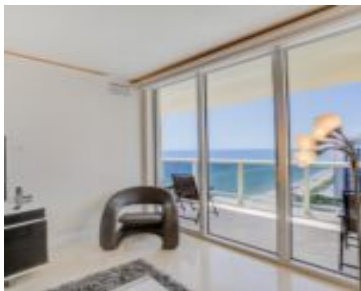

2004, 1830, OCEAN DR, HALLANDALE BEACH, FL, 33009

<https://beachclubhallandale.org>

BEACH CLUB TWO CONDO UNIT 2004 PER CDO CIN# 106268982 Apartment facing the sea with views of the ocean and the city with multiple pools at different temperatures, spas, two levels of gym and many rest areas. The location is 10 minutes from Aventura Mall, 20 minutes from Forlauderdale Airport, 40 minutes from Miami International [...]