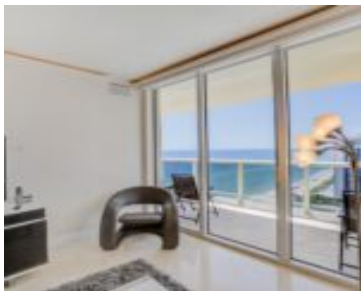

# FL, HALLANDALE BEACH

<https://beachclubhallandale.org>

BEACH CLUB TWO CONDO UNIT 2004 PER CDO CIN# 106268982 Apartment facing the sea with views of the ocean and the city with multiple pools at different temperatures, spas, two levels of gym and many rest areas. The location is 10 minutes from Aventura Mall, 20 minutes from Forlauderdale Airport, 40 minutes from Miami International [...]