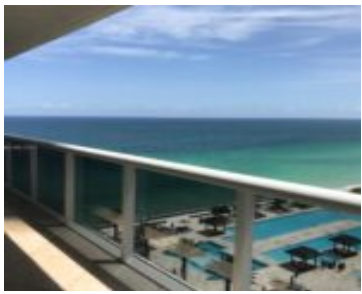

FL, HALLANDALE BEACH

<https://beachclubhallandale.org>

BEACH CLUB TWO CONDO UNIT 1706 PER CDO CIN# 106268982 Remarkable ocean, city and pool views from this stunning fully furnished 2 Bed 2 Baths corner unit with South-East exposure. Brand new contemporary furniture. European Style kitchen, top of the line appliances, granite counter tops, built-in closets and marble floor throughout. King size bed in [...]

Floor covering: Marble

Construction Materials: Brick,Block

Garage Spaces: 1

Amenities & Features

Pool Features: AboveGround,Pool,Community

Security Features: KeyCardEntry,LobbySecured

Association Amenities: Elevators,FitnessCenter,Pool

Waterfront Features: OceanAccess,OceanFront

Furnished: Furnished

Laundry Features: WasherHookup,DryerHookup

Miscellaneous

List Office Name: New Miami International Realty

Direction Faces: Northeast