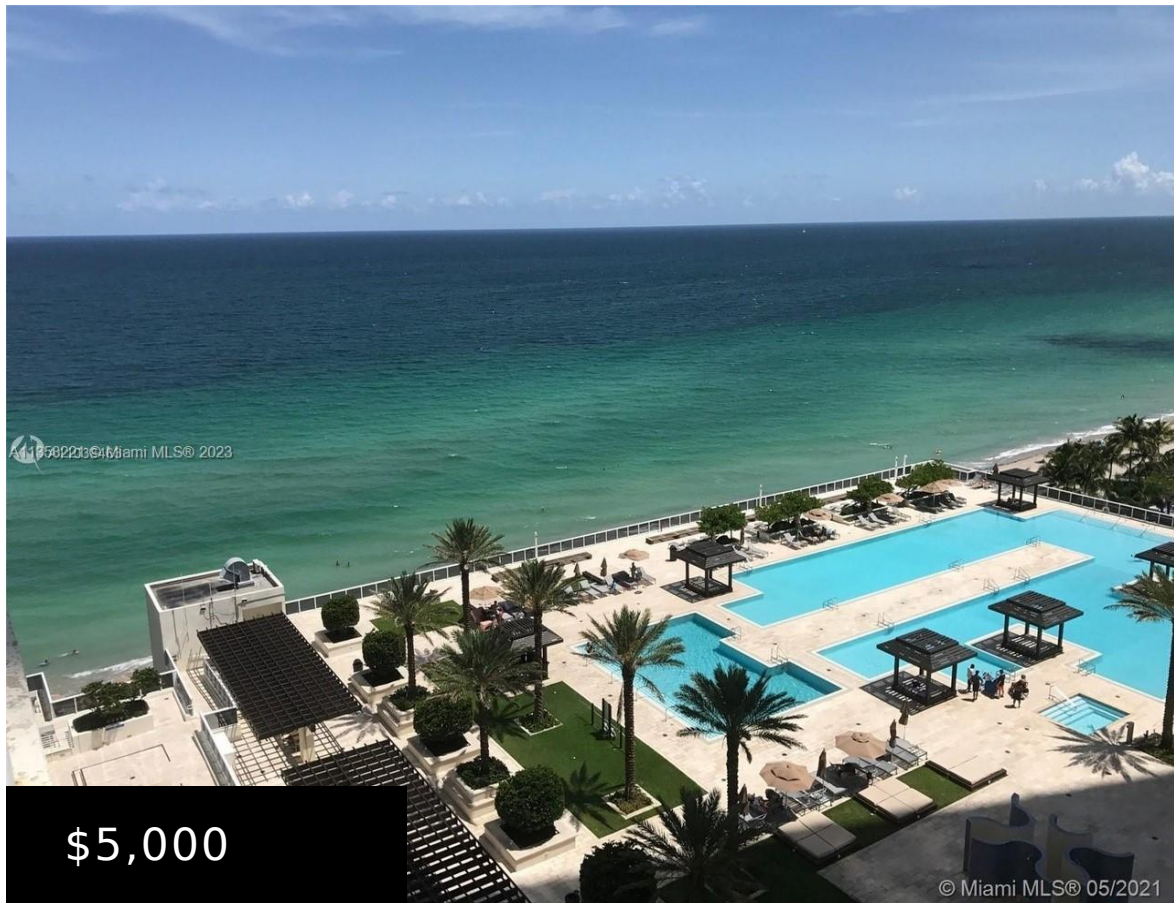

FL, HALLANDALE BEACH

<https://beachclubhallandale.org>

BEACH CLUB TWO CONDO UNIT 1706 PER CDO CIN# 106268982 Remarkable ocean, city and pool views from this stunning fully furnished 2 Bed 2 Baths corner unit with South-East exposure. Brand new contemporary furniture. European Style kitchen, top of the line appliances, granite counter tops, built-in closets and marble floor throughout. King size bed in [...]

Waterfront Features: OceanAccess,OceanFront

Furnished: Furnished

Laundry Features: WasherHookup,DryerHookup

Miscellaneous

List Office Name: New Miami International Realty

Direction Faces: Northeast