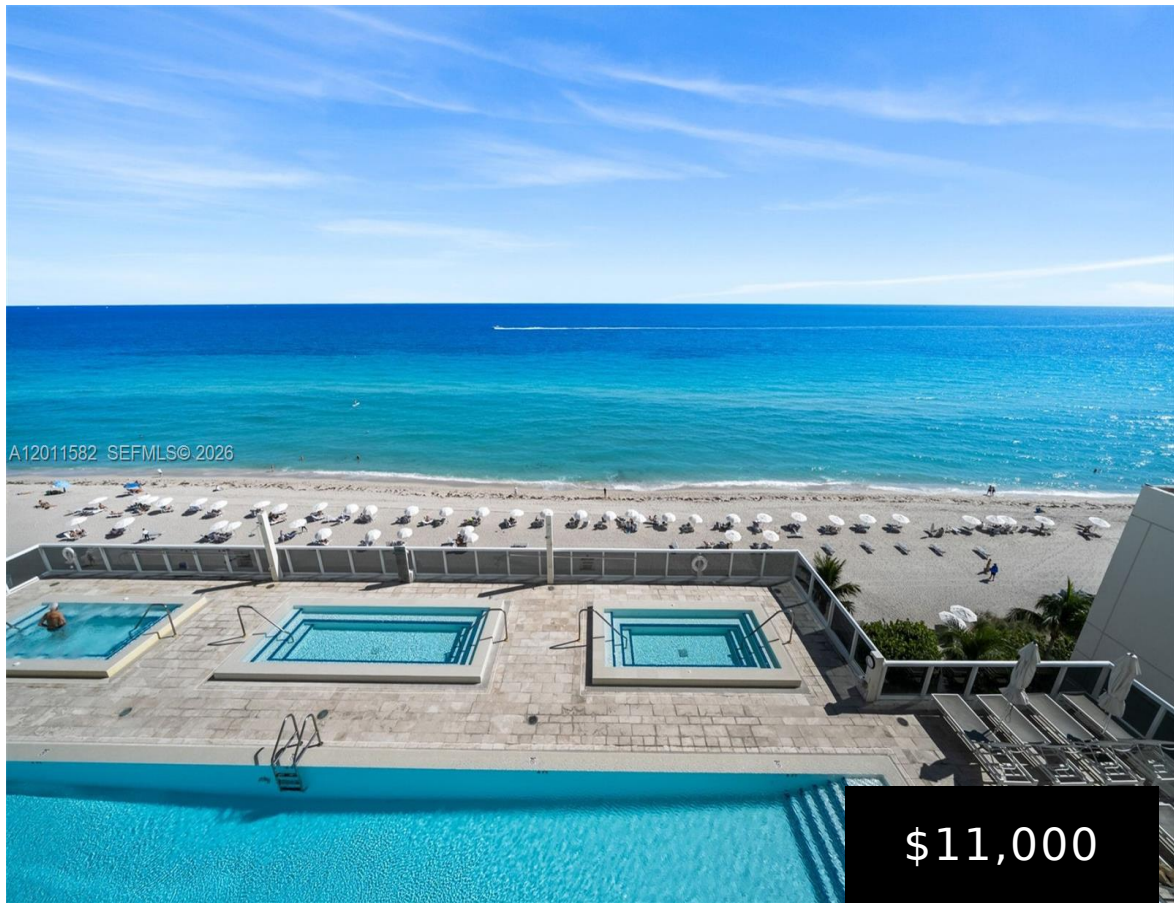

# FL, HALLANDALE BEACH

<https://beachclubhallandale.org>

BEACH CLUB TWO CONDO UNIT 1002 PER CDO CIN# 106268982 Experience the pinnacle of coastal luxury in this fully furnished, corner residence with breathtaking direct ocean and pool views from every room. This spacious 2-bed, 2-bath home offers 1,900 sq. ft. under A/C and features a modern kitchen, custom closets, and elegant porcelain floors throughout. [...]