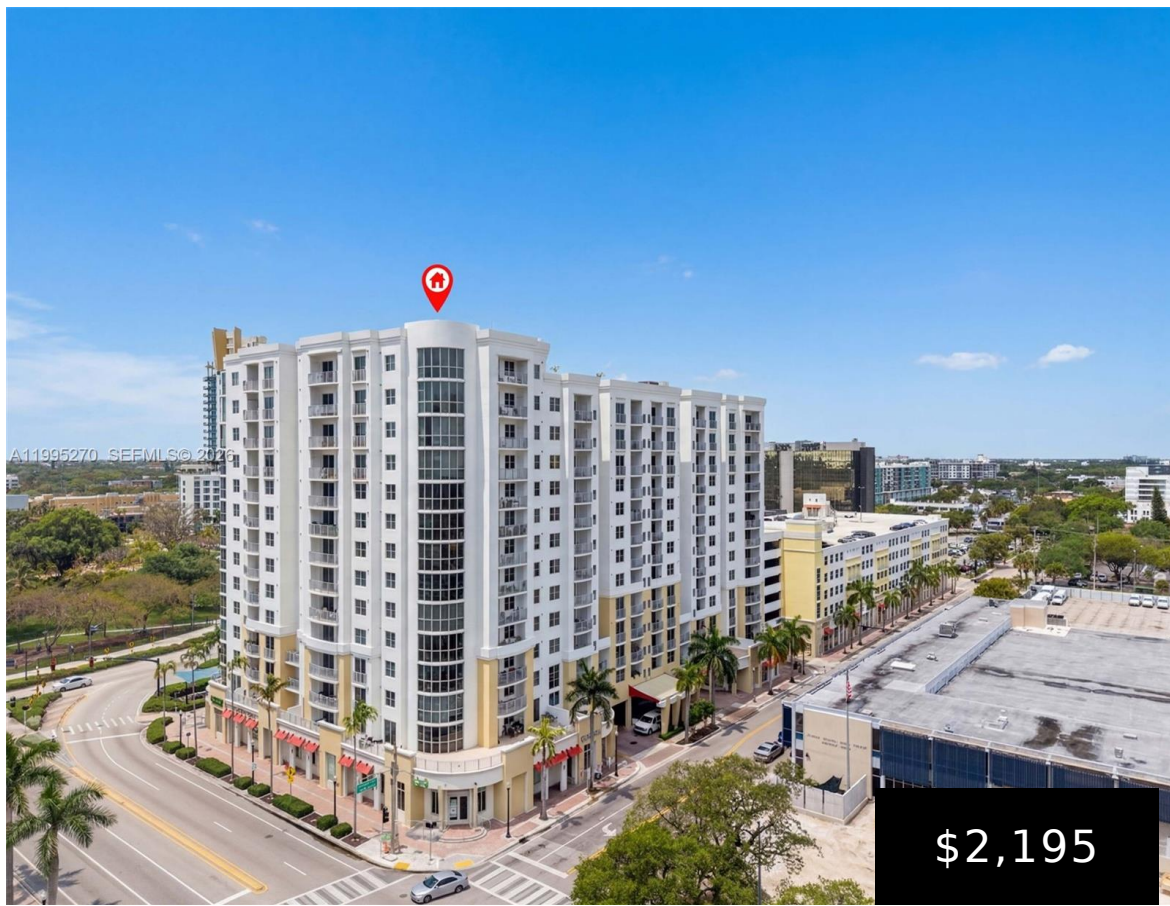

# FL, HOLLYWOOD

<https://beachclubhallandale.org>

RADIUS CONDO UNIT 1116 PER CDO BK/PG: 44863/1541 UNIT AVAILABLE  
JUNE 1ST, 2026 for 6 or 12 months or rent with option to buy. Spacious 1 Bed  
- 1 Bath - Radius at Young Circle, one of Downtown Hollywood's most  
desirable full-service buildings. This 690 sq ft unit features an open/functional  
layout, tiles throughout, a [...]