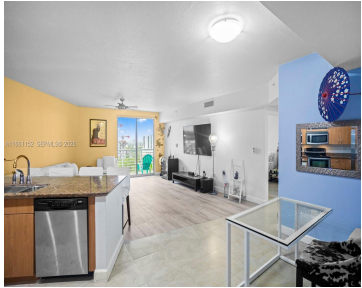

FL, HOLLYWOOD

<https://beachclubhallandale.org>

RADIUS CONDO UNIT 1024 PER CDO BK/PG: 44863/1541 This fully furnished one bedroom, located at Young Circle in highly coveted east Hollywood, redefines upscale urban living. Located within very close proximity to Gulfstream Park, Hard Rock and the beach. Radius offers only the best for the most discerning buyer: Rooftop pool, gym, spa, theater room, [...]

- 1 bed
- 1 bath
- Condominium
- Residential
- Active
- 939 sq ft

Basics