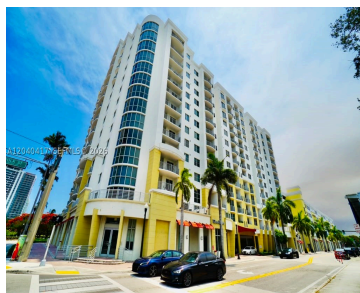

FL, HOLLYWOOD

<https://beachclubhallandale.org>

RADIUS CONDO UNIT 1024 PER CDO BK/PG: 44863/1541 xperience elevated South Florida living in this spacious and highly sought-after one-bedroom residence at Radius, ideally located in the heart of Hollywood's vibrant Young Circle district. Just minutes from Gulfstream Park, Hard Rock Hotel & Casino, and the beautiful beaches, this prime location also offers the convenience [...]