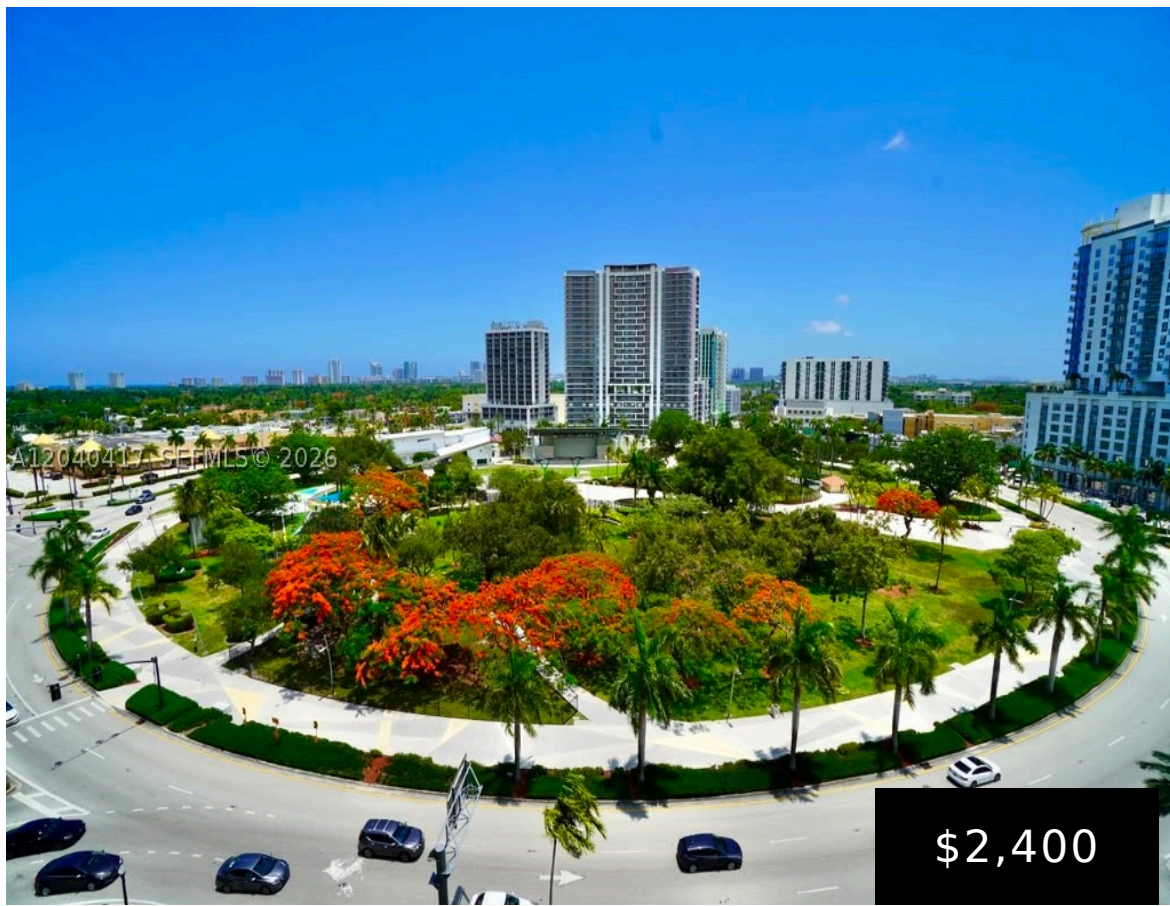

FL, HOLLYWOOD

<https://beachclubhallandale.org>

RADIUS CONDO UNIT 1024 PER CDO BK/PG: 44863/1541 xperience elevated South Florida living in this spacious and highly sought-after one-bedroom residence at Radius, ideally located in the heart of Hollywood's vibrant Young Circle district. Just minutes from Gulfstream Park, Hard Rock Hotel & Casino, and the beautiful beaches, this prime location also offers the convenience [...]