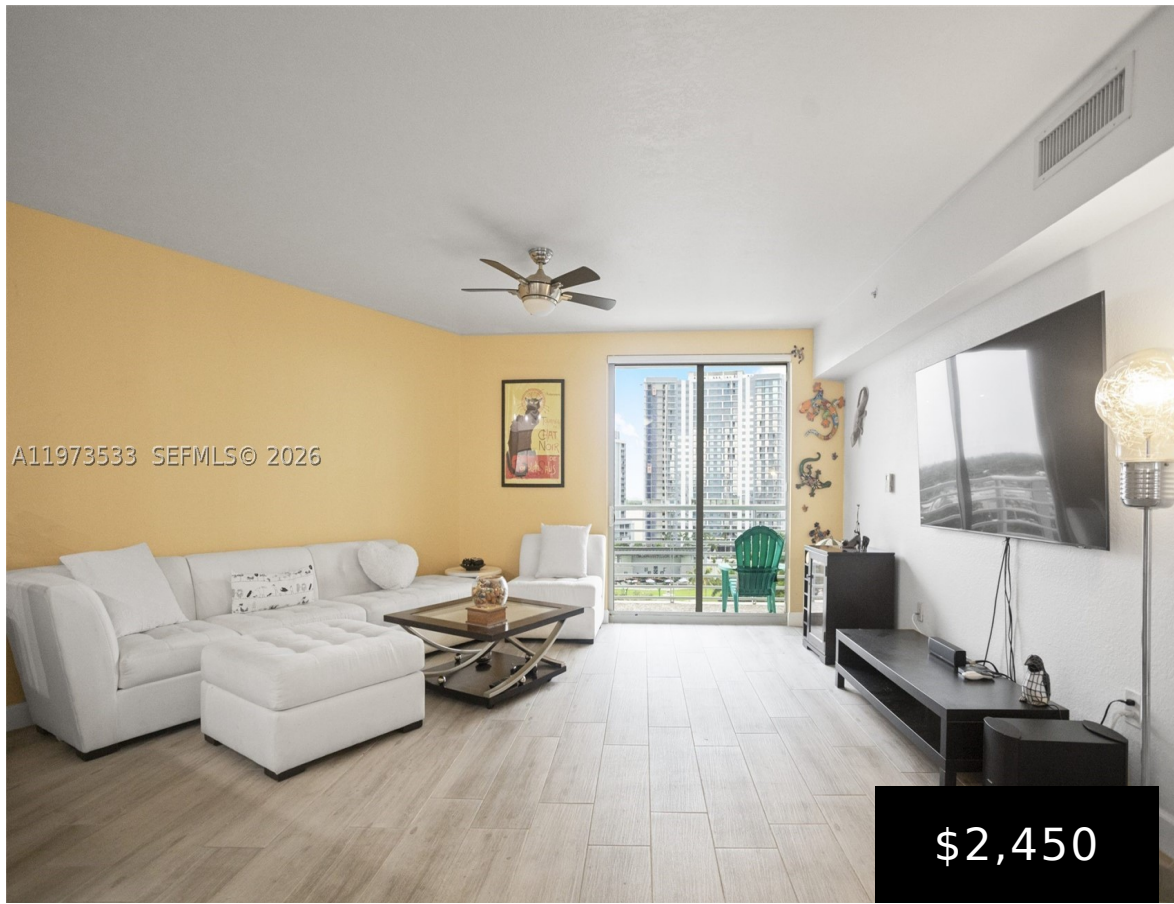

FL, HOLLYWOOD

<https://beachclubhallandale.org>

RADIUS CONDO UNIT 1024 PER CDO BK/PG: 44863/1541 This large one bedroom, located at Young Circle in highly coveted east Hollywood, redefines upscale urban living. Located within very close proximity to Gulfstream Park, Hard Rock and the beach - with new Publix across the street and many stores / restaurants nearby. Radius offers only the [...]