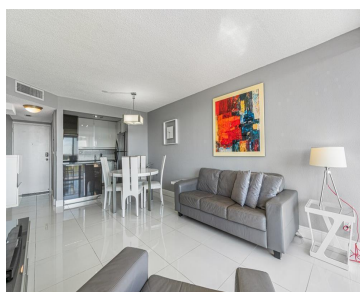

FL, US, WEST PALM BEACH

<https://beachclubhallandale.org>

LAKESHORE CLUB CONDO UNIT 613 Short term only 08/08/26 until 01/03/27
Welcome to this waterfront condominium in the prestigious Lakeshore Club Condo community in West Palm Beach. This efficient one-bedroom, one-and-a-half-bathroom residence offers 769 square feet of finished living space, perfectly suited for those seeking a compact yet comfortable waterfront lifestyle. Located on the sixth [...]

Association Amenities:
Elevators,FitnessCenter,Management,Barbecue,PicnicArea,Sauna

Cooling: CentralAir

Exterior Features: Balcony,None

Furnished: Furnished

Heating: Central

Interior Features:
TubShower

Appliances: Dishwasher,Microwave,Refrigerator