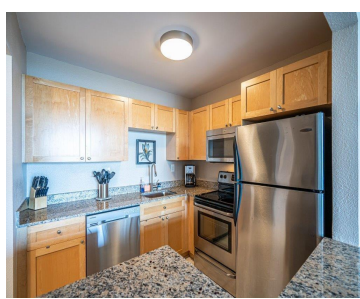

FL, US, WEST PALM BEACH

<https://beachclubhallandale.org>

LAKESHORE CLUB CONDO UNIT 411 Short term only From August 8th until January 30th 2027 Welcome to this waterfront condominium in the Lakeshore Club Condo community, located in West Palm Beach, Florida. This efficiently designed one-bedroom, one-bathroom residence offers 725 square feet of finished living space across the sixth floor. As a waterfront property within [...]