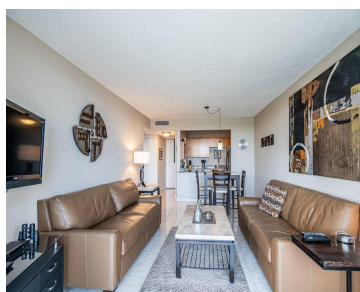

FL, US, WEST PALM BEACH

<https://beachclubhallandale.org>

LAKESHORE CLUB CONDO UNIT 411 Short term only From August 8th until January 30th 2027 Welcome to this waterfront condominium in the Lakeshore Club Condo community, located in West Palm Beach, Florida. This efficiently designed one-bedroom, one-bathroom residence offers 725 square feet of finished living space across the sixth floor. As a waterfront property within [...]