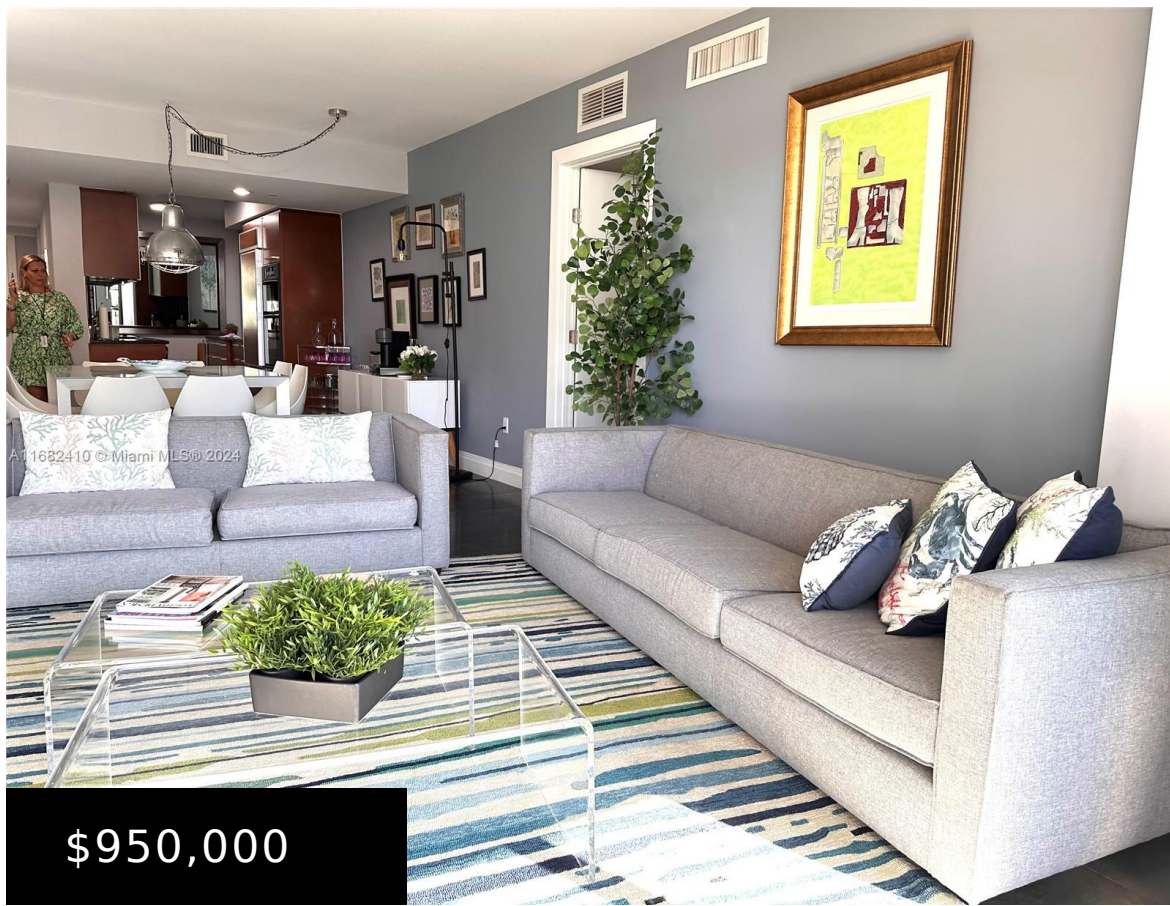

508, 1800, OCEAN DR, HALLANDALE BEACH, FL, 33009

<https://beachclubhallandale.org>

BEACH CLUB THREE CONDO UNIT 508 PER CDO CIN# 106720024 Great Opportunity to own a 3/3 condo in prestigious ocean front beach club. Luxurious resort style building with great amenities like an oceanfront gym-spa, restaurant/bar, heated swimming pools with pool attendants, jacuzzi & spa, 24/7 concierge service, complimentary valet parking.

Utilities: CableAvailable

Cooling: CentralAir,Electric

Furnished: Furnished

Interior Features:

BedroomOnMainLevel,ConvertibleBedroom,FirstFloorEntry,GardenTubRomanTub,KitchensIsland,LivingDiningRoom,WalkInClosets,Bar